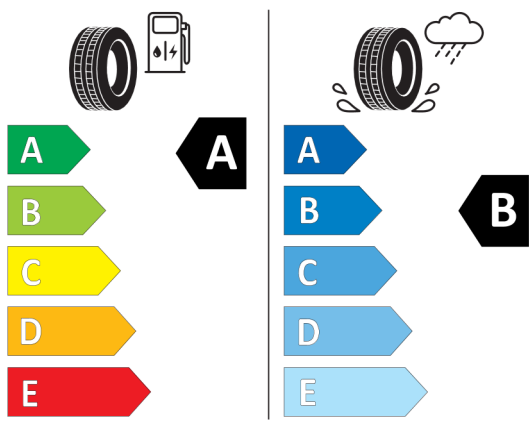

EU energetický štítek pneumatik

Bridgestone 500867

BRIDGESTONE

19008

205/60 R17 97 W XL

C1

2020/740

<https://eprel.ec.europa.eu/qr/500867>