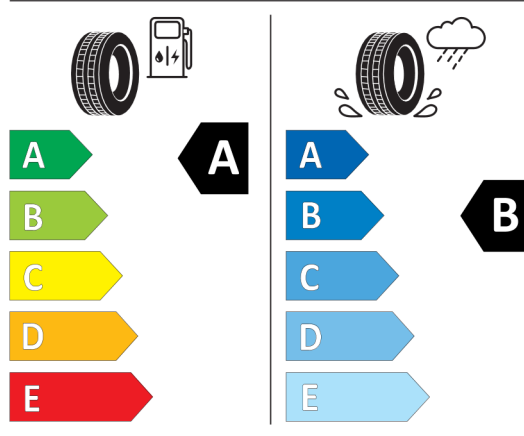

### Yokohama 519728

YOKOHAMA

R4962

275/40R20 106 W XL

C1

2020/740

<https://eprel.ec.europa.eu/qr/519728>