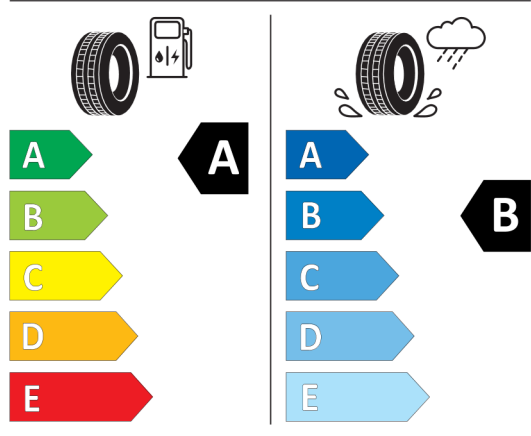

### Bridgestone 383242

BRIDGESTONE

23548

275/40 R20 106 W XL

C1

2020/740

<https://eprel.ec.europa.eu/qr/383242>